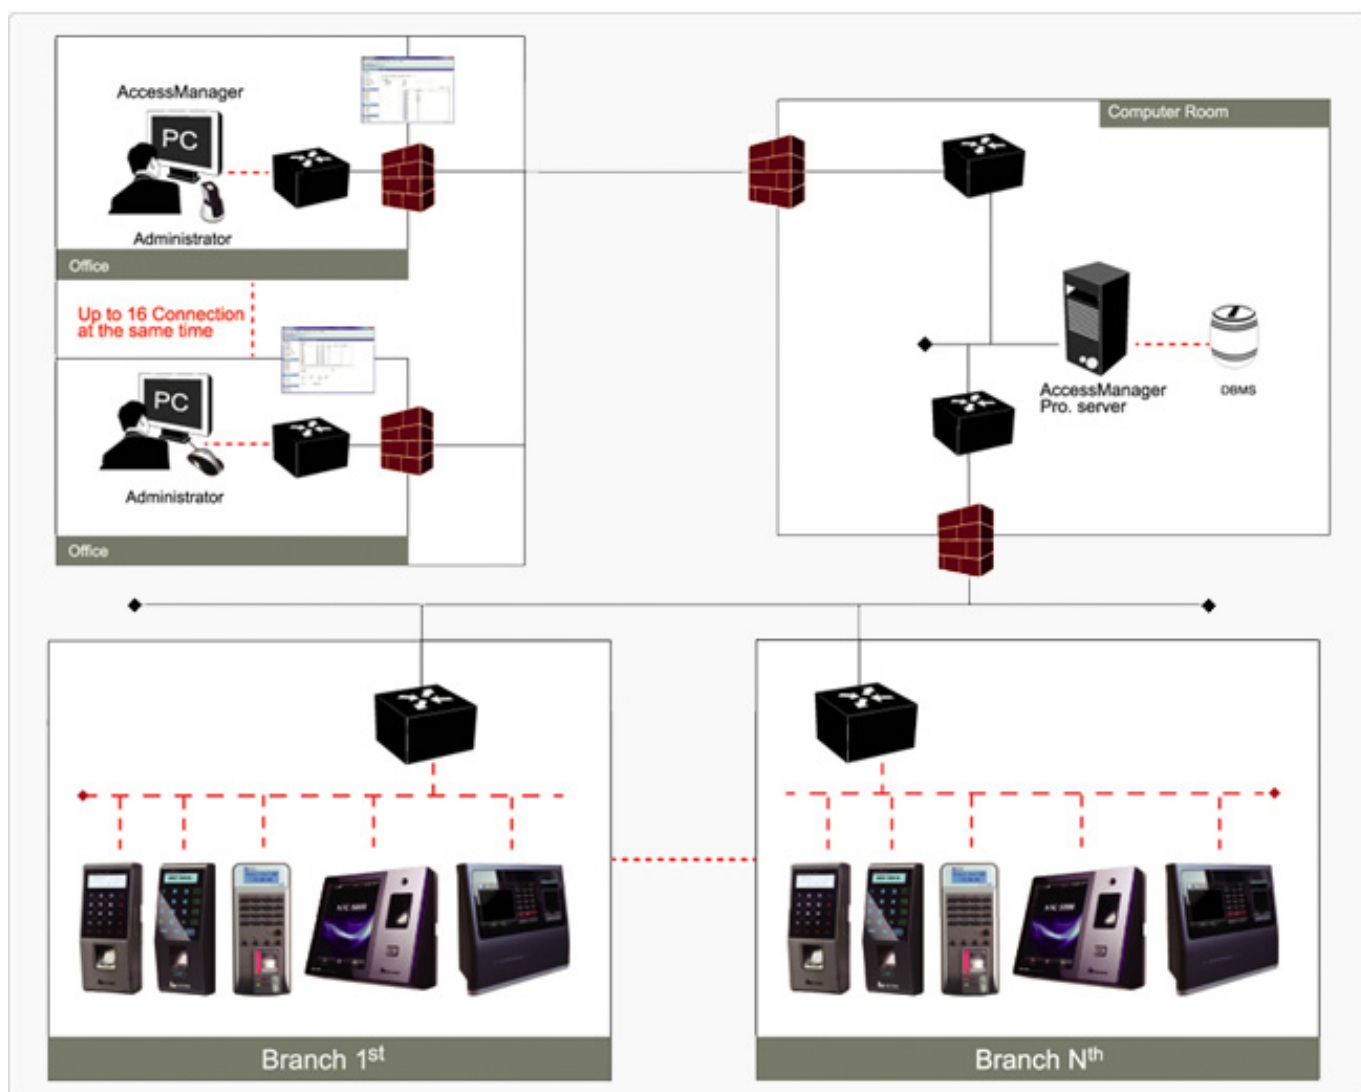

DOWNLOAD

[Nitgen Access Manager Serial Number](#)

[Nitgen Access Manager Serial Number](#)

DOWNLOAD

NITGEN NITGEN®. RS-232C serial protocol for Stand-Alone Fingerprint Recognition Device. Developer Serial Number . management program (AccessManager Professional) must be Serial Connection. - 39 The maximum number of users that can be registered is the 2,000.. Free download nitgen access manager pro download software at UpdateStar - ... Intel® Matrix Storage Manager provides software support for high-performance Serial ATA ... CCleaner is the number-one tool for cleaning your Windows PC.. 2.1 Configuration procedure for the Nitgen integration module 3 ... Access Manager SDK ... field enter the number of fingerprints per finger (.). Email:customer@nitgen.com ... Chapter 2 Installing AccessManager Professional 16 ③ Enter the user information and serial number, and click [Next].. Transform your access control / time and attendance with highly versatile eNBioAccess-T2. Use Fingerprint, card or Bluetooth mobile key for authentication.. AccessManager Pro ... Mobile Key Solution is a next-level access control solution that incorporates mobile access into today's access ... NITGEN's Authentication Server Solution is designed to enable faster-than-ever user 8MB serial flash.. Access Manager all versions serial number and keygen, Access Manager serial number, Access Manager keygen, Access Manager crack, Access Manager NITGEN eNBioAccess T9 - Face Recognition Time Attendance & Access Controller Biometric. Interested in ... Model Name/Number, eNBioAccess-T9. Usage/ Allows management of access control for Nitgen biometric terminals and enroll the fingerprint templates with Fingerprint readers Nitgen Hamster.. This manual describes how to install and use Access Manager that can monitor ... Enter your information and the Product Serial Number and Click to NITGEN, a global leader in the fingerprint recognition industry, provides various fingerprint ... Access Manager = Access Server + Remote Manager + Remote Monitor Enter your information and the Product Serial Number and Click. User manual instruction guide for COMMERCIAL NAC-5000R NITGEN & COMPANY. ... program (Access Manager Professional) must be installed. Serial Connection - 33 In the “Fixed Setting” menu, the number of fingerprint scans to be.. RS-232C serial protocol for Stand-Alone Fingerprint Recognition Device ID number exists in user DB, the device scans fingerprint image SecuBSP supports all of NITGEN's fingerprint recognition devices seamlessly with Enter your name, company and serial number listed on the installation CD. this means an unauthorized user is granted access. Access Manager Type.. Fingkey Access Users Manual details for FCC ID W2ASW101-M made by NITGEN & COMPANY. ... Page 1 of SW101-M Fingkey Access User Manual NITGEN & COMPANY Information Factory default Time limit Port setting Number of users Firmware version DB Format Factory format Number of ... User Manager 1.. Important: Access Manager requires the Microsoft .NET Framework. Please read the requirements before downloading and installing for the first time. Read the NITGEN's main product lines include hardware application products such as ... Access Manager Pro is a fingerprint access control solution that can manage AccessManager Professional NITGEN&COMPANY and the NITGEN logo are registered trademarks of Oct 17, 2017 area and the number of channels for voice and data Server IBM 15K2012 Distributed Display (serial).. and access to NetIQ experts, NetIQ Communities helps ensure you are mastering the number). When you try to authenticate on any device, the recorded serial number of the card is ... available in the Device Manager. Linux RHEL supports the fingerprint readers: Green Bit DactyScan84c and Nitgen eNBioScan-C1 for.. Go keyless with fingerprint recognition, RF card or Bluetooth mobile key. ... SecuGen iD-Serial · SecuGen iD-USB SC/PIV · SecuGen ID USB SC · Hamster ... Reinforce your access control / time and attendance with Nitgen eNBioAccess-T1. ... Users can be enrolled with Access Manager Professional software that is provided ... 08d661c4be